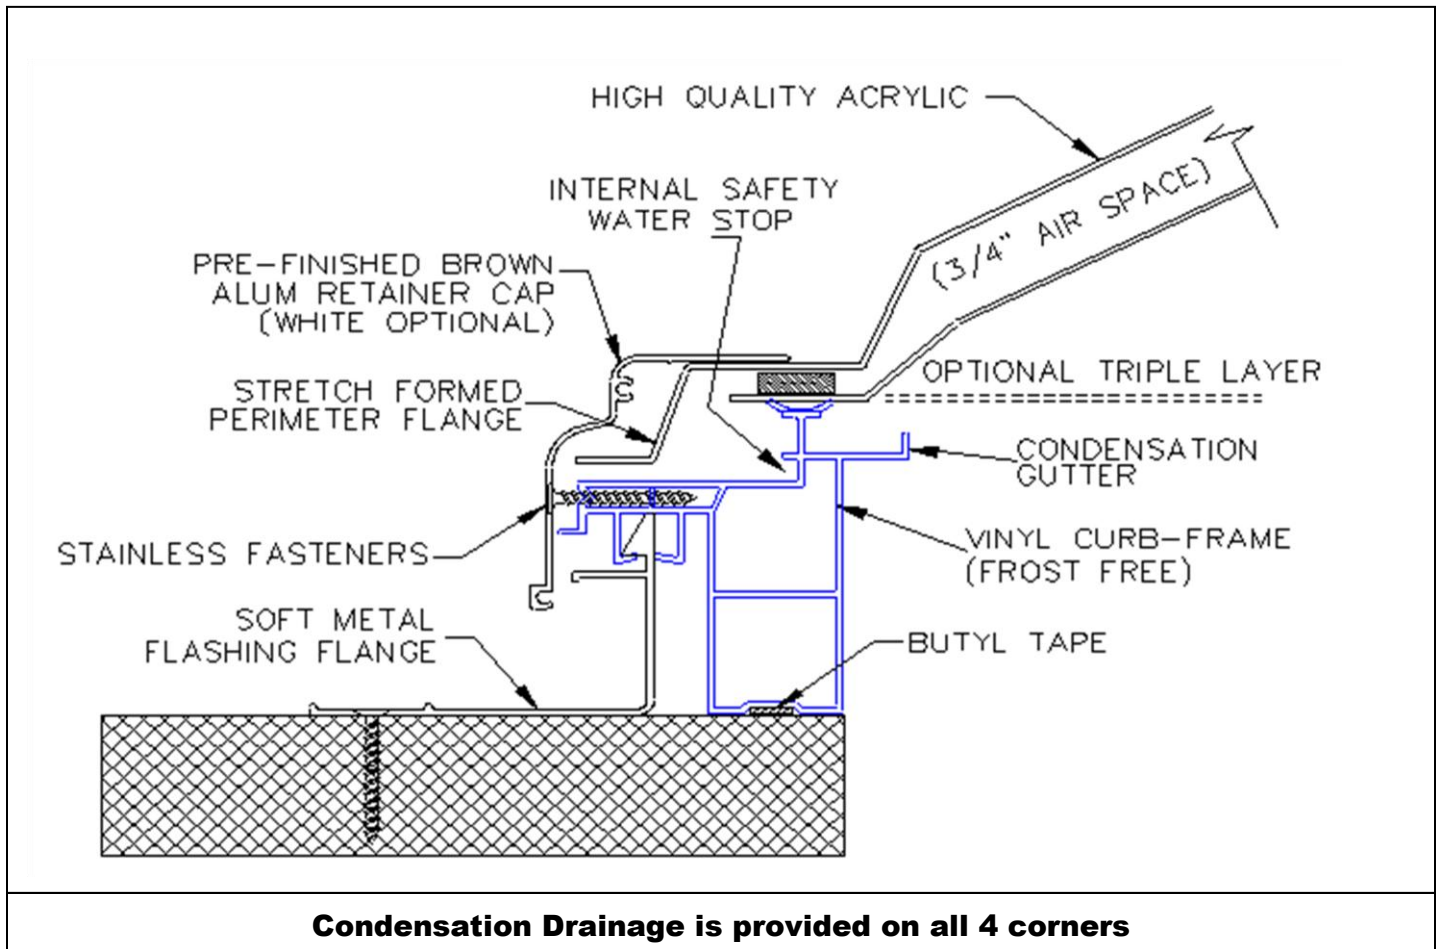

Acrylic Skylight (MSF):

Dayliter Skylights manufactures skylights for:

-Recreational Vehicles & Modular Homes - with our Metal Self Flashing (MSF) skylights

MSF skylights are available in both ACRYLIC and GLASS. Our acrylic MSF skylights are available in the standard low dome or one of our architectural shapes.

Our glass MSF skylights are available in LoE3 argon gas filled (tempered) (laminated) (satin etch) glass.

MSF skylights are available as fixed units only. Standard cap is available in Rideau Brown, Black or Arctic White. Custom colors available. Contact us for details.

For more information, visit our website at:

www.dayliter.com