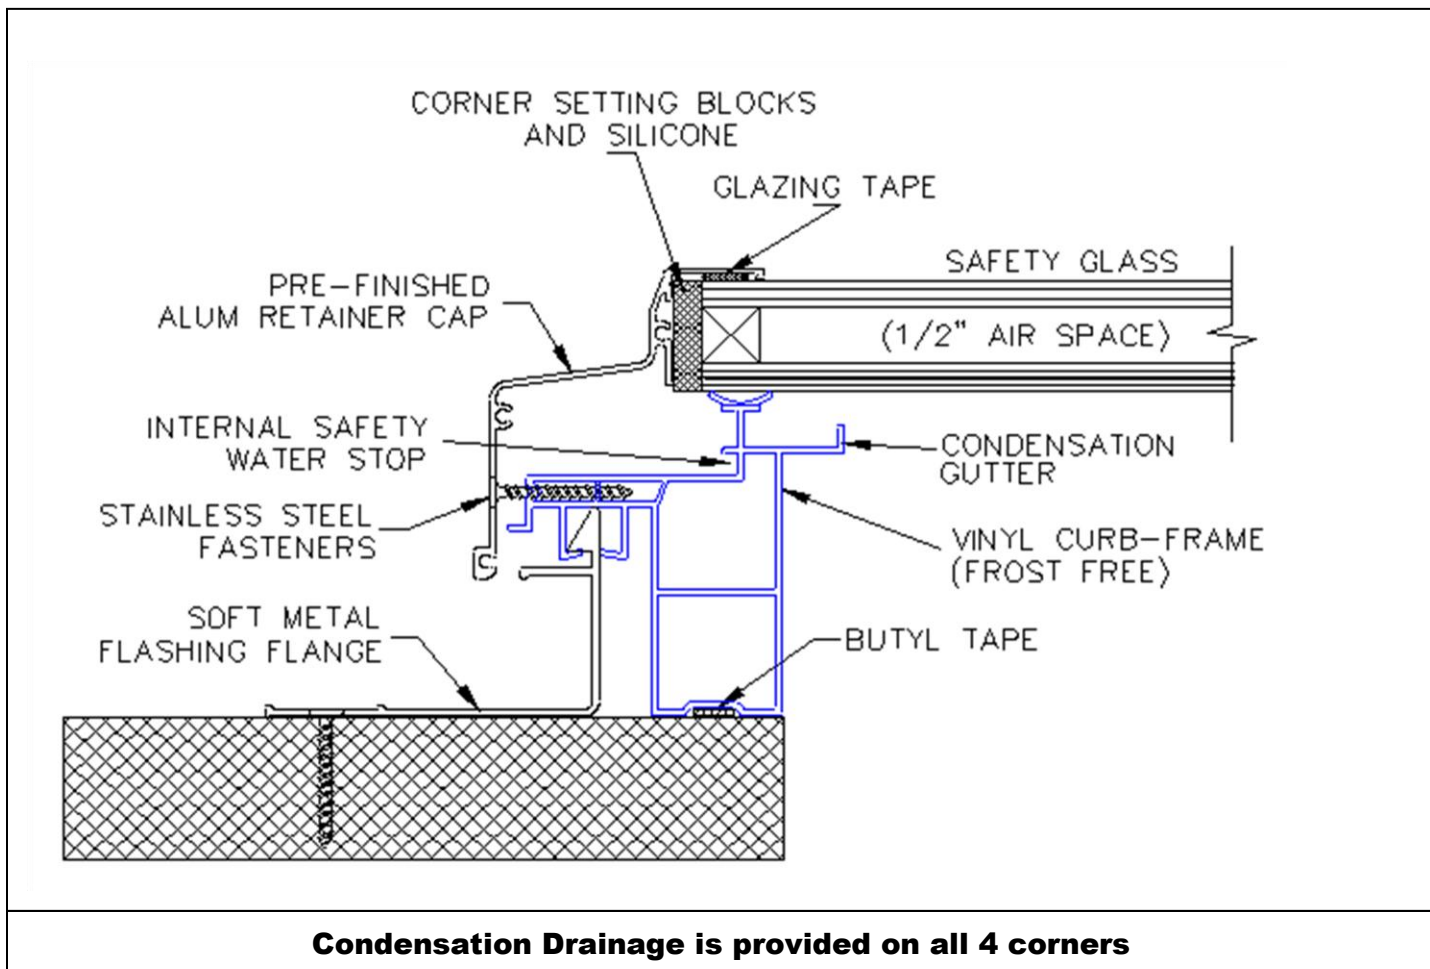

Glass Skylight (MSF):

Dayliter Skylights manufactures skylights for:

-Recreational Vehicles & Modular Homes - with our Metal Self Flashing (MSF) skylights

MSF skylights are available in both ACRYLIC and GLASS. Our acrylic MSF skylights are available in the standard low dome or one of our architectural shapes.

Our glass MSF skylights are available in LoE3 argon gas filled (tempered) (laminated) (satin etch) glass.

MSF skylights are available as fixed units only. Standard cap is available in Rideau Brown, Black or Arctic White. Custom colors available. Contact us for details.

For more information, visit our website at:

www.dayliter.com