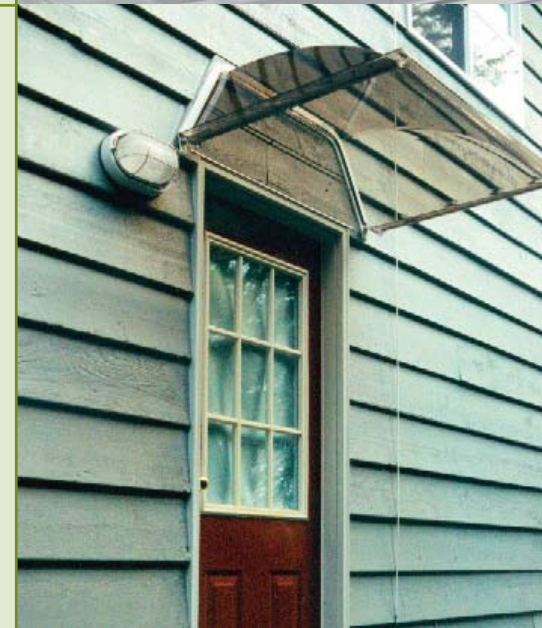

ACRYLIC BARRELLITE

Roof Doors

Roof Doors allow you to access and take advantage of usable roof space and provide you with additional natural lighting. They are available in three standard sizes.

- one piece aluminum frame with lift handle
- stainless steel fasteners and inside lockable and adjustable latch
- triple hollow frost-free frame
- Available in white or black exterior finish

Awnings

Awnings provide protection from rain and snow as well as shade and UV protection for doors and windows. They are easy and quick to install and remove.

- molded gutters on three sides
- for double entry doors, install side-by-side with joining strip
- smoke gray acrylic
- 45" w x 34" d x 16" h