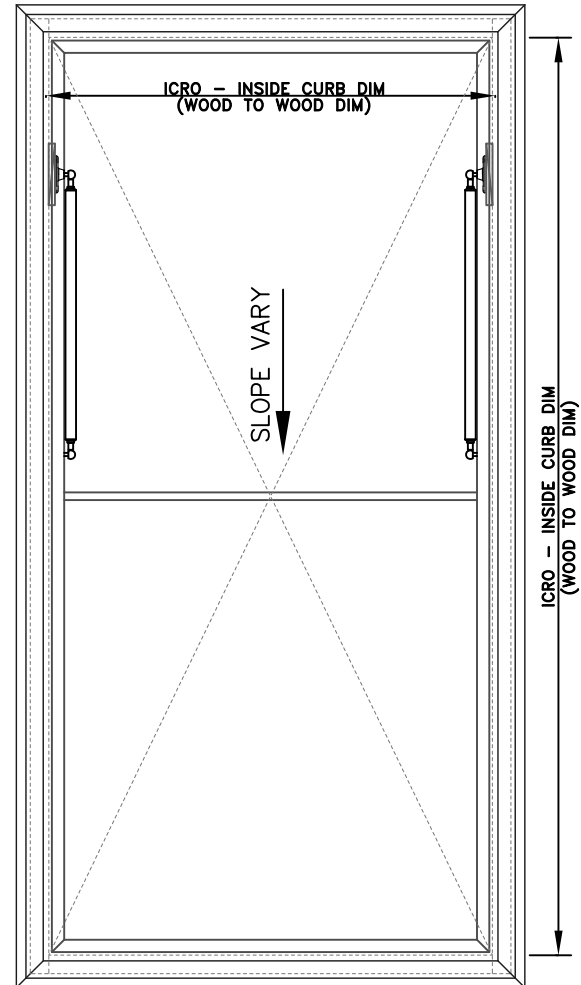

TECH BRIEF #14

Glass Roof Doors

Dayliter MODEL	INSIDE CURB DIM (WOOD TO WOOD)
3676 (3X6)	30 3/4" X 70 1/2"
4280 (3.5X6.5)	36 3/4" X 74 1/2"
36100 (2.5X8)	30 3/4" X 94 1/2"

TOLERANCE: $\pm 1/16"$
 $\pm 0"$

* CUSTOM SIZES AVAILABLE