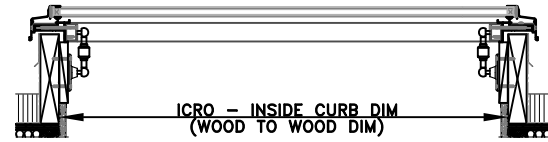

TECH BRIEF #14

Glass Roof Doors

Dayliter MODEL	INSIDE CURB DIM (WOOD TO WOOD)
3676 (3X6)	30 3/4" X 70 1/2"
4280 (3.5X6.5)	36 3/4" X 74 1/2"
36100 (2.5X8)	30 3/4" X 94 1/2"

TOLERANCE: $\pm 1/16"$
 $\pm 0"$

* CUSTOM SIZES AVAILABLE