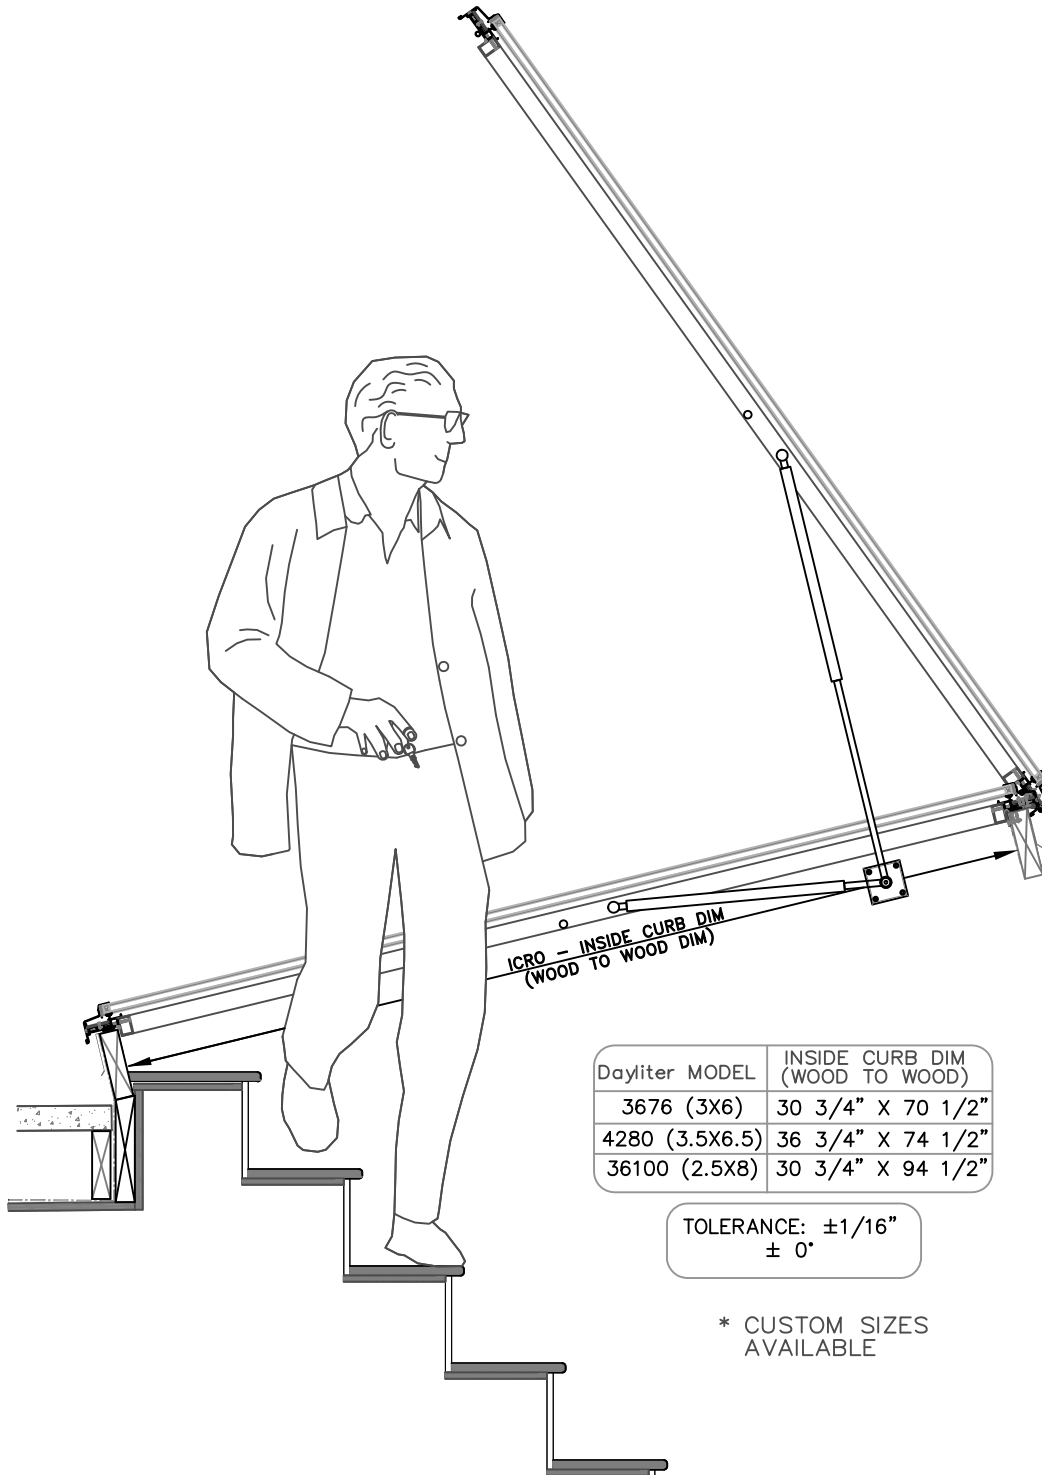

TECH BRIEF #14

Glass Roof Doors

Dayliter MODEL	INSIDE CURB DIM (WOOD TO WOOD)
3676 (3X6)	30 3/4" X 70 1/2"
4280 (3.5X6.5)	36 3/4" X 74 1/2"
36100 (2.5X8)	30 3/4" X 94 1/2"

TOLERANCE: $\pm 1/16"$
 $\pm 0"$

* CUSTOM SIZES AVAILABLE