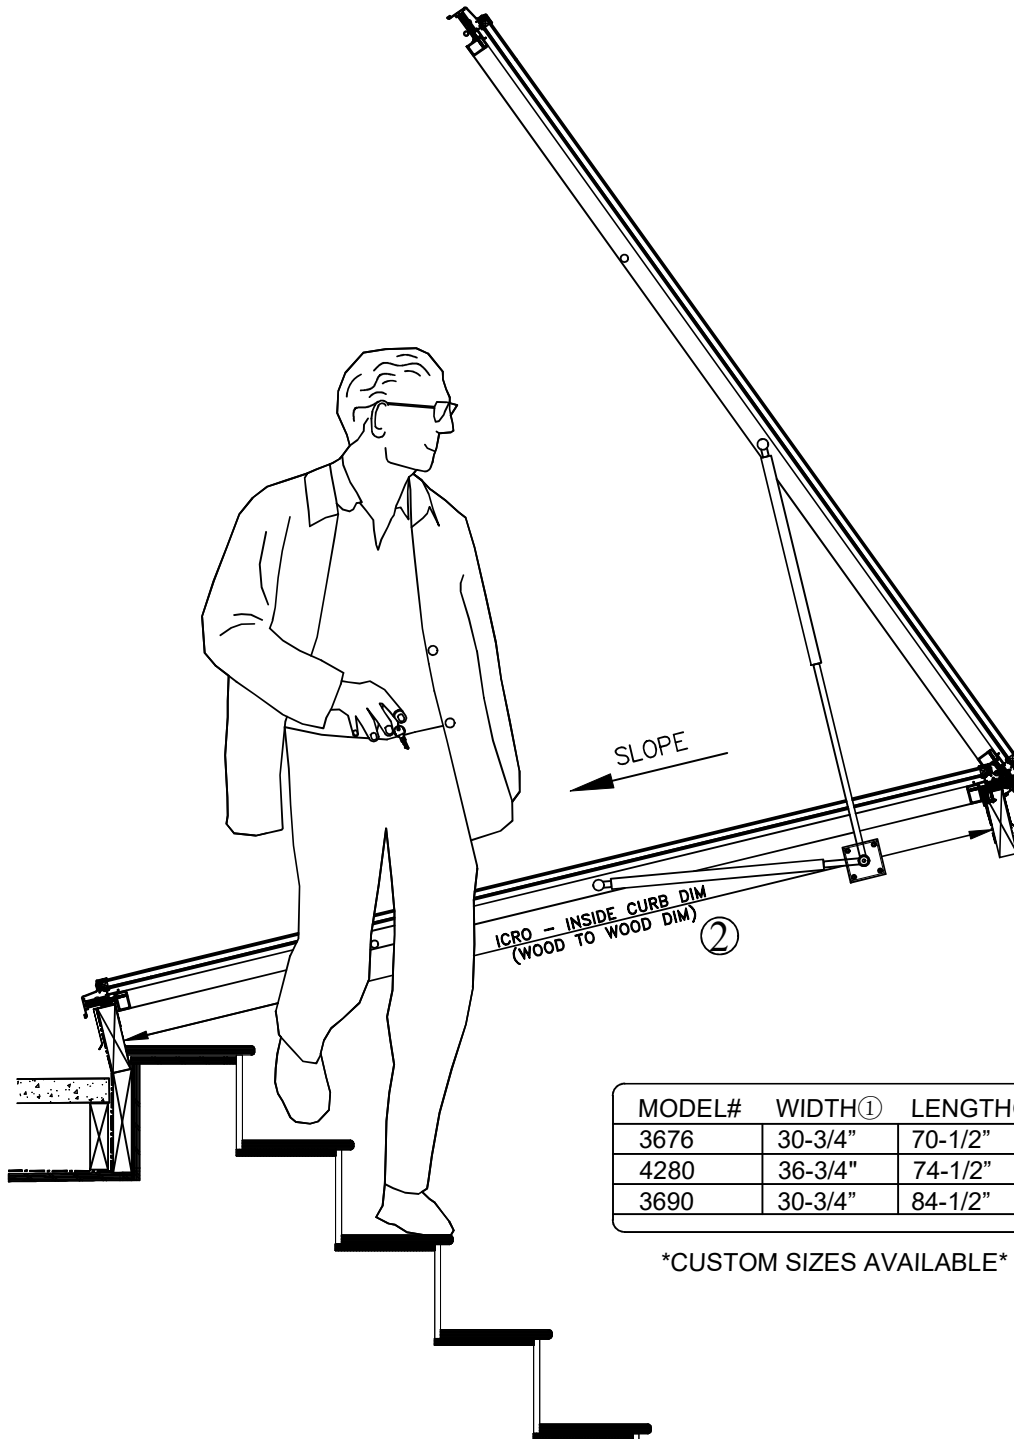

Tech Brief #14
Glass Roof Access Hatches

MODEL#	WIDTH ^①	LENGTH ^②
3676	30-3/4"	70-1/2"
4280	36-3/4"	74-1/2"
3690	30-3/4"	84-1/2"

CUSTOM SIZES AVAILABLE