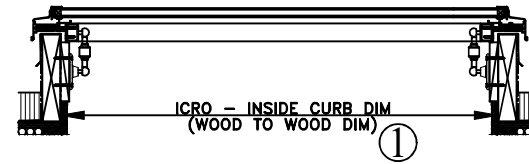

Tech Brief #14
Glass Roof Access Hatches

MODEL#	WIDTH ^①	LENGTH ^②
3676	30-3/4"	70-1/2"
4280	36-3/4"	74-1/2"
3690	30-3/4"	84-1/2"

CUSTOM SIZES AVAILABLE