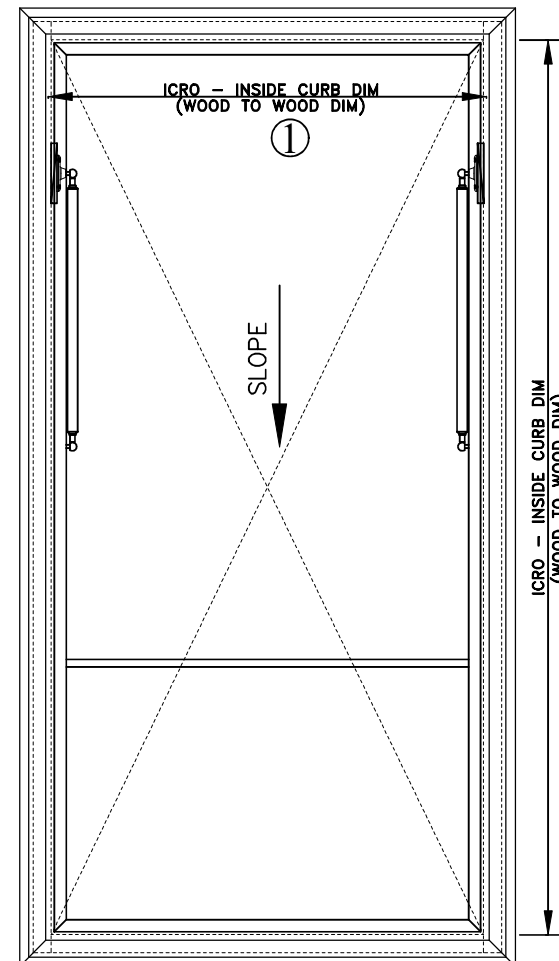

Tech Brief #14
Glass Roof Access Hatches

MODEL#	WIDTH ^①	LENGTH ^②
3676	30-3/4"	70-1/2"
4280	36-3/4"	74-1/2"
3690	30-3/4"	84-1/2"

CUSTOM SIZES AVAILABLE