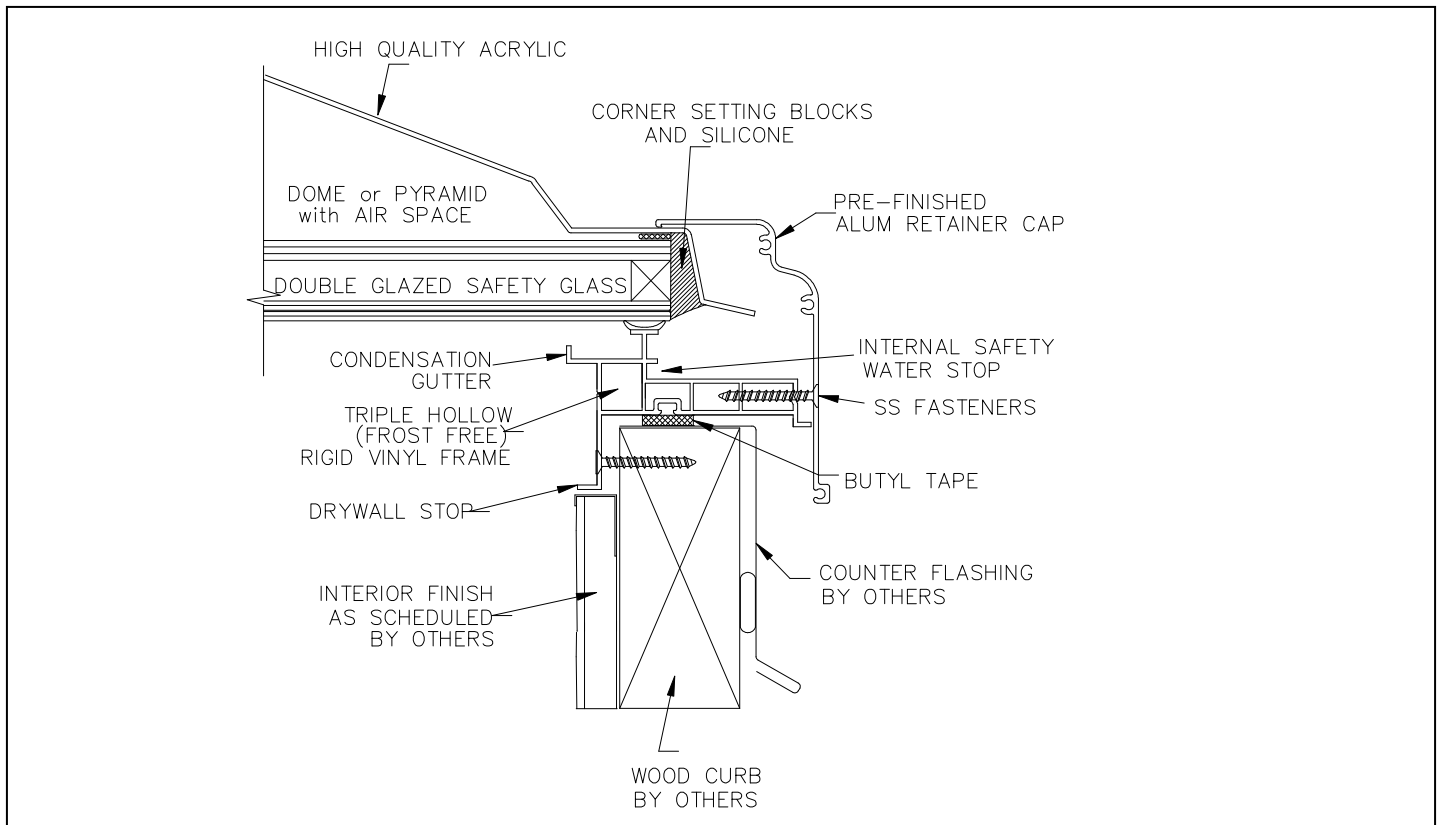

TECH BRIEF #4

Insulite Skylight (VCM):