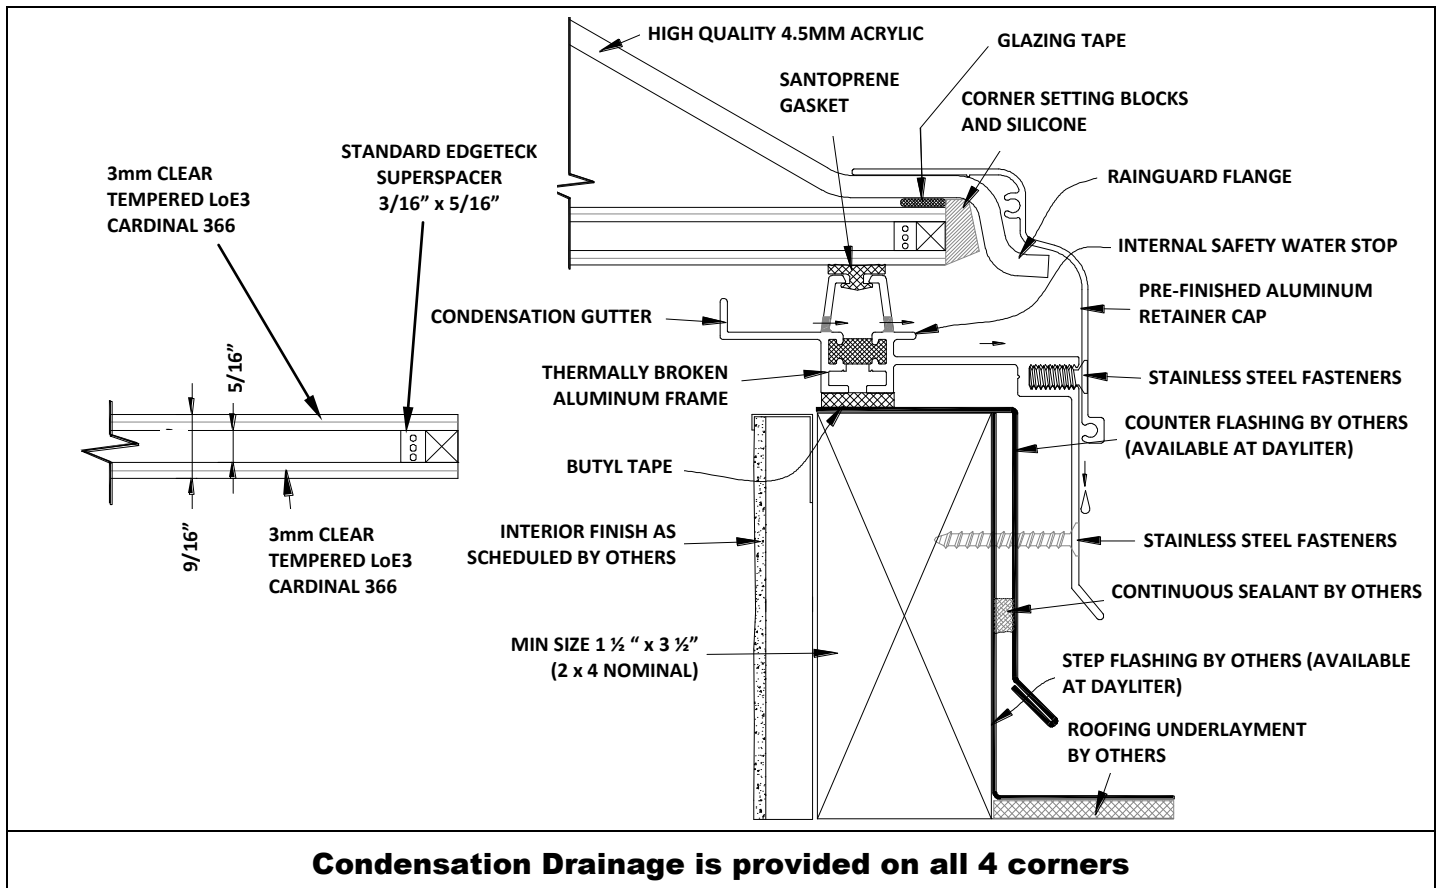

Insulite Skylight (ATCM):

Dayliter Skylights manufactures skylights for:

- -Residential use - with our Vinyl Curb Mount (VCM skylights
- -Commercial use - with our Aluminum Thermally Broken curb mount (ATCM) skylights
- -Recreational Vehicles & Modular Homes - with our Metal Self Flashing (MSF) skylights

VCM skylights are available in both ACRYLIC and GLASS. Our acrylic VCM skylights are available in the standard low dome or one of our architectural shapes.

Our glass VCM skylights are available in various glazing options, such as Low E2, Low E2 with Argon, and Heat Mirror (TC88)

VCM skylights can be either fixed or venting (opening) with Truth brand integrated hand crank, pole, or electric operators. Standard cap is available in Rideau Brown and Arctic White. Custom colors available. Contact us for details.

For more information, visit our website at:

www.dayliter.com